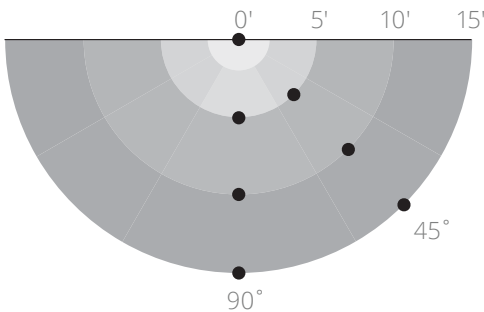

WPS13LED

13 Watt LED Wall Pak Pro

REPLACES UP TO 70W MH

- 1,629 **LUMENS**
- 13 **WATTS**
- 121 **LPW**
- 80 **CRI**
- 4500K **CCT**
- 0-10V **DIMMING**
- REC MNT HT**
8 FT to 10 FT

- Eliminates Glare & Offensive Light
- Less Wasted Light
- More Footcandles on the Ground
- Labor Saving: Quick and Secure Mounting

6.29"Wx6.28"Hx7.99"D
7.5 LBS

Design is Protected
by U.S. Patent No
D710,530 and D752,274

ORDERING INFORMATION

CATALOG #	DESCRIPTION	CCT	REPLACES UP TO	VOLTS
WPS13LED	13W LED Wall Pak Pro	4500K	70W MH	120-277

Specs shown are for 4500K CCT. Also available in 3000K, 4000K and 5000K. See Cut Sheet for more information.

FOOTCANDLES ON THE GROUND

	10' Mtg Height		12' Mtg Height	
	90°	45°	90°	45°
0'	12.1	12.1	7.8	7.8
5'	8.2	6.8	6.2	5.4
10'	2.2	2.2	2.5	2.3
15'	0.8	0.8	1.0	1.0
Average	4.3		3.5	