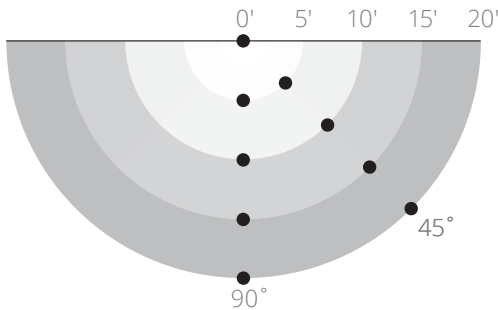

WLMFC64LED

64 Watt LED Full Cut-Off Wall Light

REPLACES UP TO 400W MH

- 8,131 **LUMENS**
- 64 **WATTS**
- 132 **LPW**
- 82 **CRI**
- 4500K **CCT**
- 0-10V **DIMMING**
- REC MNT HT**
16 FT to 18 FT

14.18"Wx9.08"Hx11.5"D
11.9 LBS

Patent Pending

- Eliminates Glare & Offensive Light
- Less Wasted Light
- More Footcandles on the Ground

ORDERING INFORMATION

| CATALOG # | DESCRIPTION | CCT | REPLACES UP TO | VOLTS |
|------------|---------------------------------|-------|----------------|---------|
| WLMFC64LED | 64W LED Full Cut-Off Wall Light | 4500K | 400W MH | 120-277 |

Specs shown are for 4500K CCT. Also available in 3000K, 4000K and 5000K. See Cut Sheet for more information.

FOOTCANDLES ON THE GROUND

| | 16' Mtg Height | | 18' Mtg Height | |
|-----|----------------|------|----------------|------|
| | 90° | 45° | 90° | 45° |
| 0' | 14.0 | 14.0 | 11.1 | 11.1 |
| 5' | 13.1 | 12.5 | 10.6 | 10.2 |
| 10' | 8.7 | 8.5 | 7.7 | 7.5 |
| 15' | 5.3 | 5.1 | 5.1 | 4.9 |
| 20' | 3.1 | 3.1 | 3.2 | 3.1 |