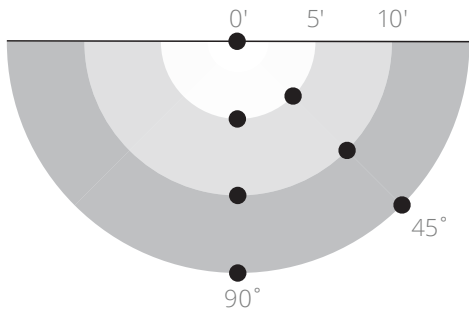

FOOTCANDLES ON THE GROUND

	12' Mtg Height		14' Mtg Height	
	90°	45°	90°	45°
0'	16.3	16.3	11.9	11.9
5'	14.2	13.0	10.9	10.1
10'	6.8	6.7	6.2	6.1
15'	3.2	3.1	3.2	3.2
Average	8.6		7.1	

OPTIONS

ADD SUFFIX #	DESCRIPTION	ADD SUFFIX #	DESCRIPTION
PC	120V Photocontrol	EB	Emergency Back-Up
PM	208-277V Photocontrol	4	480V Driver

ENERGY SAVINGS

LED		HID			
WATTAGE	ANNUAL COST	SOURCE WATTAGE	TOTAL WATTAGE USED	ANNUAL COST	ANNUAL SAVINGS
43	$19	100	129	$77	$58
43	$19	150	185	$100	$81
43	$19	175	210	$112	$93

200,000+ HOURS

*The majority of Atlas Lighting Products are assembled in USA facilities by an American Workforce utilizing both Domestic and Foreign components