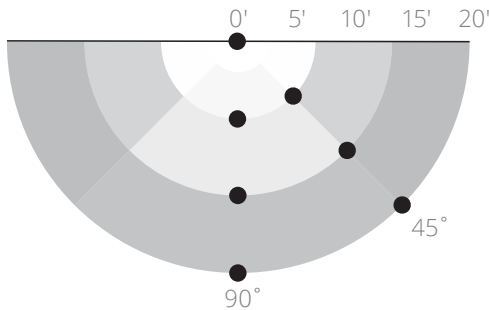

WLM43LED

43 Watt LED Classic Wall Light

REPLACES UP TO 175W MH

- 4,350 **LUMENS**
- 43 **WATTS**
- 107 **LPW**
- 82 **CRI**
- 4500K **CCT**
- 0-10V **DIMMING**
- REC MNT HT**
12 FT to 14 FT

- 95% Efficient Reflector Targets the Light
- Eliminates Glare & Offensive Light
- Less Wasted Light
- More Footcandles on the Ground
- Creates a Smooth & Uniform Light Pattern

14.2"Wx9.02"Hx7.85"D
9.25 LBS

Design is Protected
by U.S. Patent
No. 9,482,395

ORDERING INFORMATION

CATALOG #	DESCRIPTION	CCT	REPLACES UP TO	VOLTS
WLM43LED	43W LED Wall Light	4500K	175W MH	120-277

Specs shown are for 4500K CCT. Also available in 3000K, 4000K and 5000K. See Cut Sheet for more information.

FOOTCANDLES ON THE GROUND

	12' Mtg Height		14' Mtg Height	
	90°	45°	90°	45°
0'	11.5	11.5	0'	8.3
5'	9.2	9.9	5'	7.6
10'	7.9	5.3	10'	6.1
15'	3.6	3.0	15'	3.7
Average	7.8		6.2	

OPTIONS

ADD SUFFIX #	DESCRIPTION	ADD SUFFIX #	DESCRIPTION
PC	120V Photocontrol	EB	Emergency Back-Up
PM	208-277V Photocontrol	4	480V Driver