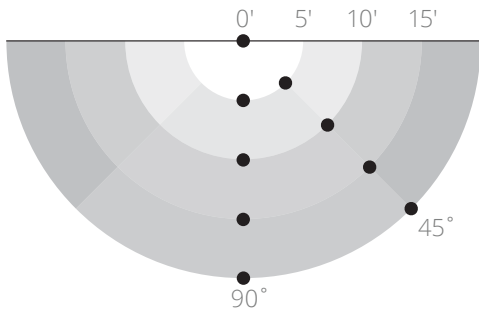

WLD86LED

86 Watt LED Classic Wall Light

REPLACES UP TO 400W MH

- 9,173 **LUMENS**
- 86 **WATTS**
- 107 **LPW**
- 83 **CRI**
- 4500K **CCT**
- 0-10V **DIMMING**
- REC MNT HT**
20 FT to 22 FT

- 95% Efficient Reflector Targets the Light
- Eliminates Glare & Offensive Light
- Less Wasted Light
- More Footcandles on the Ground
- Creates a Smooth & Uniform Light Pattern

18.2"Wx9.01"Hx9.78"D
15 LBS

Design is Protected
by U.S. Patent
No. 9,482,395

ORDERING INFORMATION

| CATALOG # | DESCRIPTION | CCT | REPLACES UP TO | VOLTS |
|-----------|--------------------|-------|----------------|---------|
| WLD86LED | 86W LED Wall Light | 4500K | 400W MH | 120-277 |

Specs shown are for 4500K CCT. Also available in 3000K, 4000K and 5000K. See Cut Sheet for more information.

FOOTCANDLES ON THE GROUND

| | 20' Mtg Height | | 22' Mtg Height | |
|-----|----------------|------|----------------|-----|
| | 90° | 45° | 90° | 45° |
| 0' | 11.9 | 11.9 | 9.8 | 9.8 |
| 5' | 12.2 | 11.5 | 10.4 | 9.6 |
| 10' | 7.2 | 7.9 | 6.8 | 7.2 |
| 15' | 5.2 | 4.8 | 4.6 | 4.6 |
| 20' | 4.5 | 3.3 | 4.0 | 3.2 |