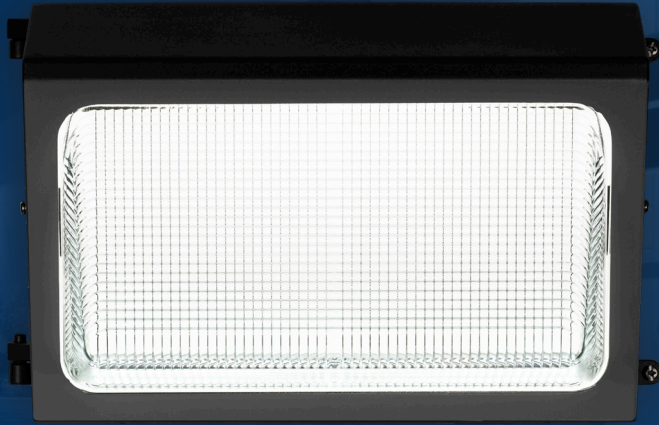

It's okay to stare.

Our Classic LED Wall Lights are glare-free.

Atlas Classic LED Wall Light

VS

Competitor's LED Wall Light

Our Classic LED Wall Lights utilize an innovative, proprietary design to eliminate glare and wasted light. A high-efficiency reflector directs the light forward and downward, resulting in smooth, uniform light exactly where you want it — on the ground, and not in your eyes.

Perfect for Any Application

Available Now
80W Medium Housing

Catalog #	Lumens	Watts	LpW	CRI	CCT
WLM80LED3K	8,615	80W LED	109	73	3000K
WLM80LED4K	8,615	80W LED	109	73	4000K
WLM80LED	8,615	80W LED	109	73	4500K
WLM80LED5K	8,875	80W LED	113	72	5000K